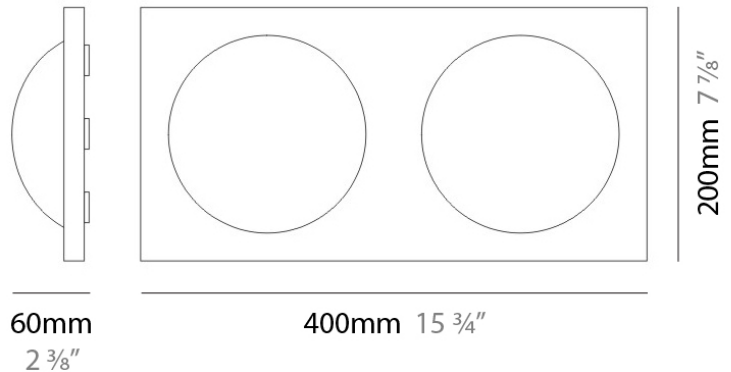

PROJECT	_____
TYPE	_____
NOTES	_____
QUANTITY	_____
DATE	_____

DOME SURFACE

D23031

GENERAL

Series: Dome
Division: Design
Mounting Type: Surface
Mounting Location: Wall
Subcategory: Ambient

PHYSICAL

Shape: Rectangle
Length (mm): 400
Length (in): 15 3/4
Height (mm): 200
Height (in): 7 7/8
Extension (mm): 60
Extension (in): 2 3/8
Light Distribution: Omnidirectional
Weight (kg): 3.2
Weight (lbs): 7
Diffuser: Satin White Glass
Fixture Finish: SST
Fixture Material: Glass / Aluminum

ELECTRICAL

Number of Lamps: 2
Lamp Type: LED Retrofit / Halogen
Bulb Included: Bulb Not Included
Total Output Wattage (W): 26 / 120
Max. Wattage Per Lamp (W): 13 / 60
Lamp Base: G9
Dimming: Non-Dimmable
Input Voltage (V): 120

LED

OPTICAL

RATINGS AND CERTIFICATIONS

Certified By: CSA Certified to UL and CSA Standards
IP rating: IP20