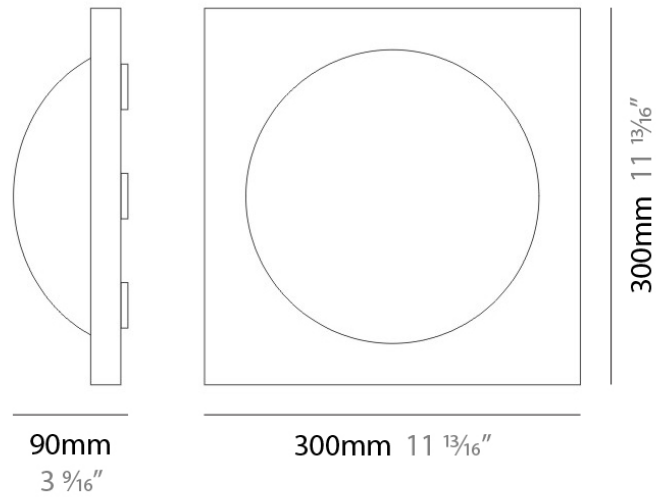

PROJECT
TYPE
NOTES
QUANTITY
DATE

DOME SURFACE

D23033

GENERAL

Series: Dome
Division: Design
Mounting Type: Surface
Mounting Location: Wall
Subcategory: Ambient

PHYSICAL

Shape: Square
Length (mm): 300
Length (in): 11 ¹³/₁₆
Height (mm): 300
Height (in): 11 ¹³/₁₆
Extension (mm): 90
Extension (in): 3 ⁹/₁₆
Light Distribution: Omnidirectional
Weight (kg): 1.8
Weight (lbs): 4
Diffuser: Satin White Glass
Fixture Finish: SST
Fixture Material: Glass / Aluminum

ELECTRICAL

Number of Lamps: 1
Lamp Type: LED Retrofit
Lamp Shape: A19
Bulb Included: Bulb Not Included
Total Output Wattage (W): 15
Max. Wattage Per Lamp (W): 15
Lamp Base: E26
Dimming: Non-Dimmable
Input Voltage (V): 120

LED

OPTICAL

RATINGS AND CERTIFICATIONS

Certified By: CSA Certified to UL and CSA Standards
IP rating: IP20