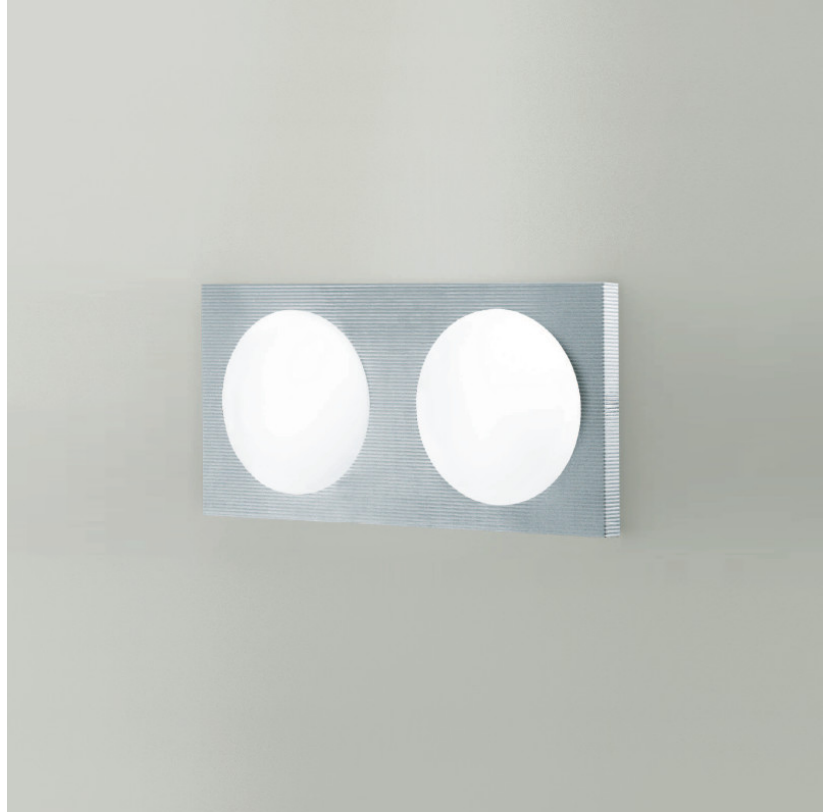

PROJECT	_____
TYPE	_____
NOTES	_____
QUANTITY	_____
DATE	_____

DOME SURFACE

D23031

GENERAL

Series: Dome
Division: Design
Mounting Type: Surface
Mounting Location: Wall
Subcategory: Ambient

PHYSICAL

Shape: Rectangle
Length (mm): 400
Length (in): 15 3/4
Height (mm): 200
Height (in): 7 7/8
Extension (mm): 60
Extension (in): 2 3/8
Light Distribution: Omnidirectional
Weight (kg): 3.2
Weight (lbs): 7
Diffuser: Satin White Glass
Fixture Finish: SST
Fixture Material: Glass / Aluminum

ELECTRICAL

Number of Lamps: 2
Lamp Type: LED Retrofit / Halogen
Bulb Included: Bulb Not Included
Total Output Wattage (W): 26 / 120
Max. Wattage Per Lamp (W): 13 / 60
Lamp Base: G9
Dimming: Non-Dimmable
Input Voltage (V): 120

LED

OPTICAL

RATINGS AND CERTIFICATIONS

Certified By: CSA Certified to UL and CSA Standards
IP rating: IP20